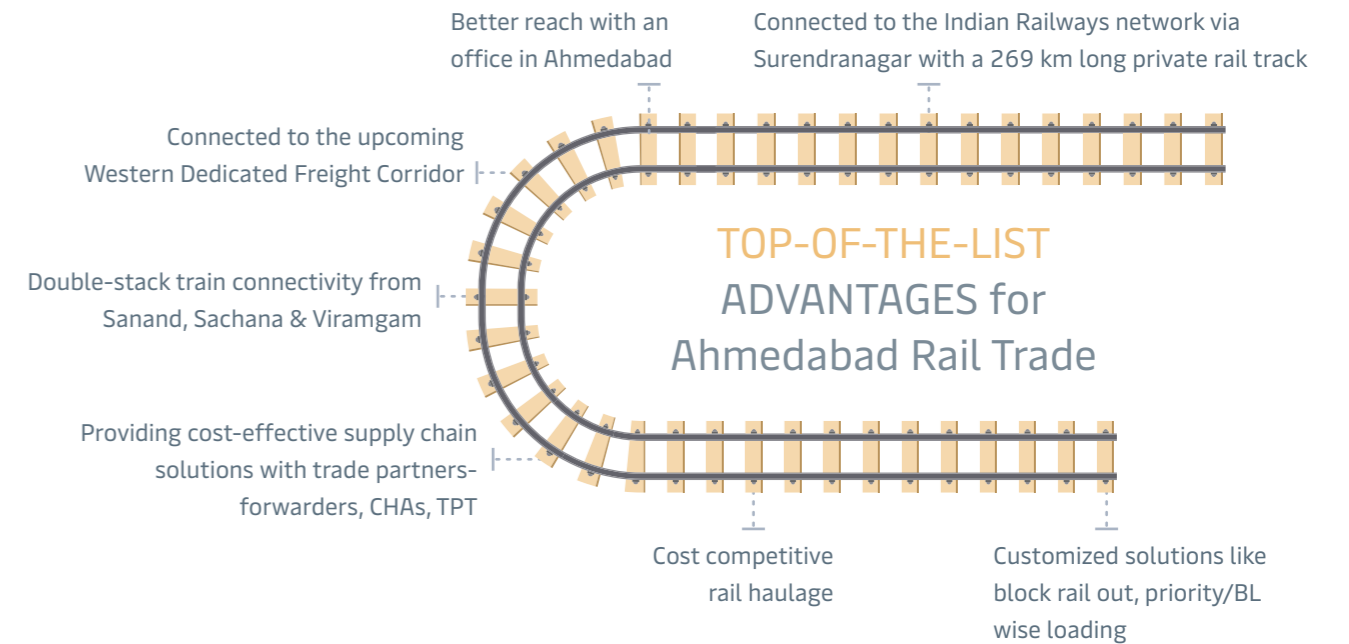

Ahmedabad → Pipavav:

An efficient & cost-effective partnership for rail shipments

APM Terminals Pipavav, an all-weather deep-water port, is strategically located at the main maritime route, and provides easy access to all main shipping lines.

Whether local connectivity to the hinterland, or global connectivity to important eastern and western global markets, APM Terminals Pipavav adds a logistical and economical advantage for rail shipments from Ahmedabad.

First Public Private Partnership [PPP] in railways with Pipavav Railway Corporation Ltd. [PRCL] in India.

Pioneers in India in starting double-stack container train. The first double stack train, was moved from ICD Jaipur to Pipavav port on 23rd March 2006. It carried 180 TEUs, as against 90 TEUs carried in a single stack train.