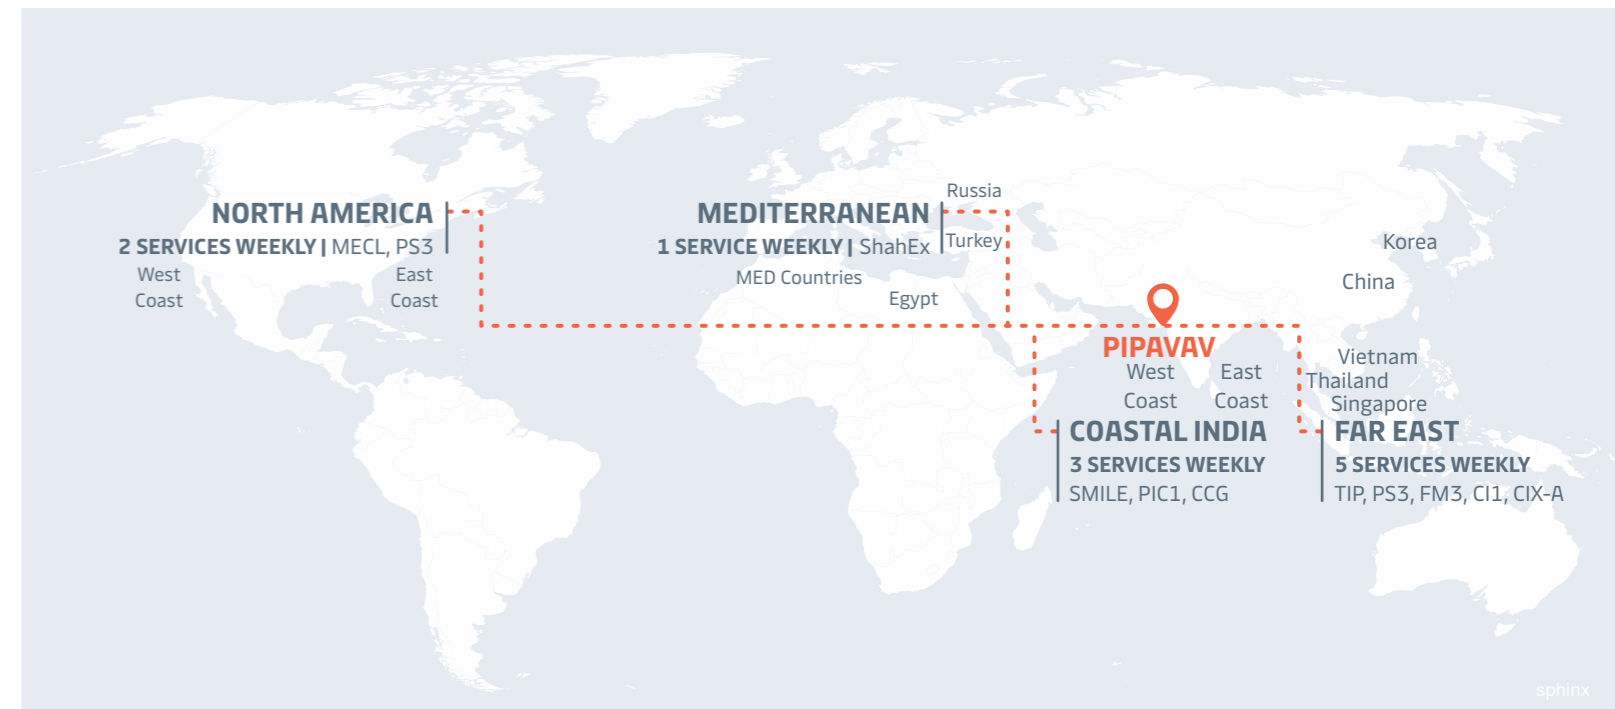

MARKETING, SALES, CUSTOMER CARE

HARDIK JAVIA

+91 97378 96249

hardik.javia@apmterminals.com

You may reach out to us through just one call or email for any query

FAST-FIRST-TIME
ISSUE RESOLUTION
for Customers

Our multi-skilled experienced team ensures quick-turnaround and less handovers

service.pipavav@apmterminals.com